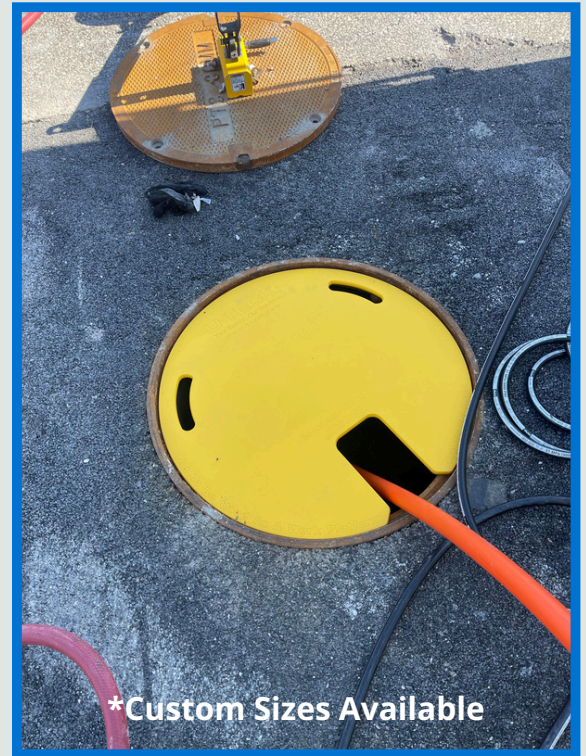

## Features:

- Available for use with Manholes or Handholes
- Made from high impact resistant polyethylene
- Environmentally stabilized to resist fading
- Lightweight and easily stored
- Custom sizes available
- Lightweight
- Strong
- Constructed from polyethylene
- Supports over 300 lbs. of direct weight
- Additional fall-in protection from the public as well as the crew members themselves.

Featured on both the manhole and handhole temporary covers are openings along the edge large enough to accommodate cables that extend out of the hole, and two hand openings for easy transport, placement and removal.