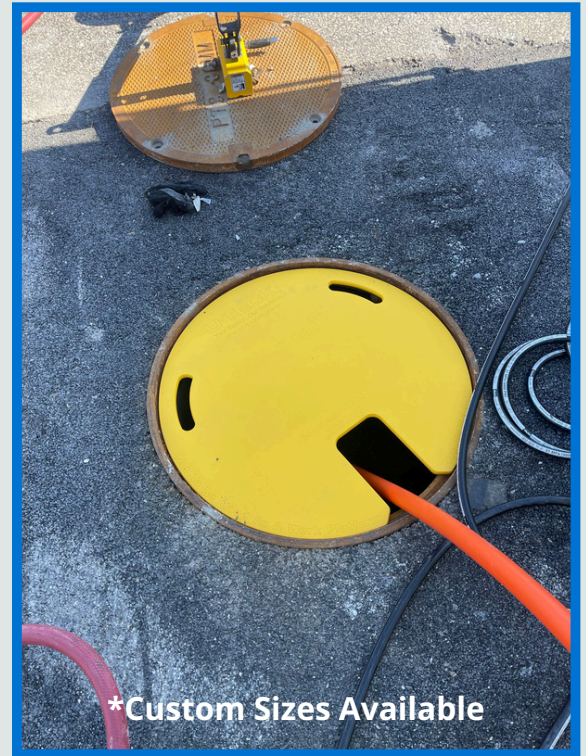

# SAFE-T LID & VERSA LID

4.2024

Designed with complete safety in mind, U-TECK's Safe-T Lid Temporary Covers provide fall-in protection while you perform various functions with a manhole or handhole lid removed.

## Features:

- Available for use with Manholes or Handholes
- Made from high impact resistant polyethylene
- Environmentally stabilized to resist fading
- Lightweight and easily stored
- Custom sizes available
- Lightweight
- Strong
- Constructed from polyethylene
- Supports over 300 lbs. of direct weight
- Additional fall-in protection from the public as well as the crew members themselves.

Featured on both the manhole and handhole temporary covers are openings along the edge large enough to accommodate cables that extend out of the hole, and two hand openings for easy transport, placement and removal.